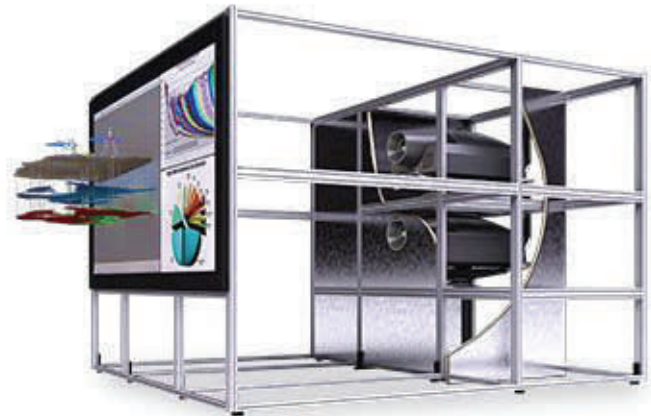

WALL1-4K™

VIZCAN's WALL1-4K System is unique in the Visualization industry. Rather than a defined product with a fixed specification, WALL1-4K is a single channel product design with specifications that can be customized to ***FIT YOUR NEEDS***.

VIZCAN's WALL1-4K is versatile. It can be used as a fixed installation or as a portable Visualisation display and it is "plug and play" compatible to almost any operating system.

VIZCAN's WALL1-4K is high quality at an affordable price. All components of a WALLdesign system are selected to represent the best-of-breed technologies.

VIZCAN WALL1-4K provides unsurpassed fidelity at a very high resolution—4096 x 2160—almost 9 million pixels. A combination of graphic cards and image splitters, all provided by VIZCAN, will allow virtually any cluster computer to drive this system—in passive stereo or non-stereo mode.

One channel Wall - passive stereo

VIZCAN WALL1-4K incorporates a controller system which allows for multiple inputs (i.e. Video conferencing, spreadsheets, etc) to be exhibited and scaled on the single screen.